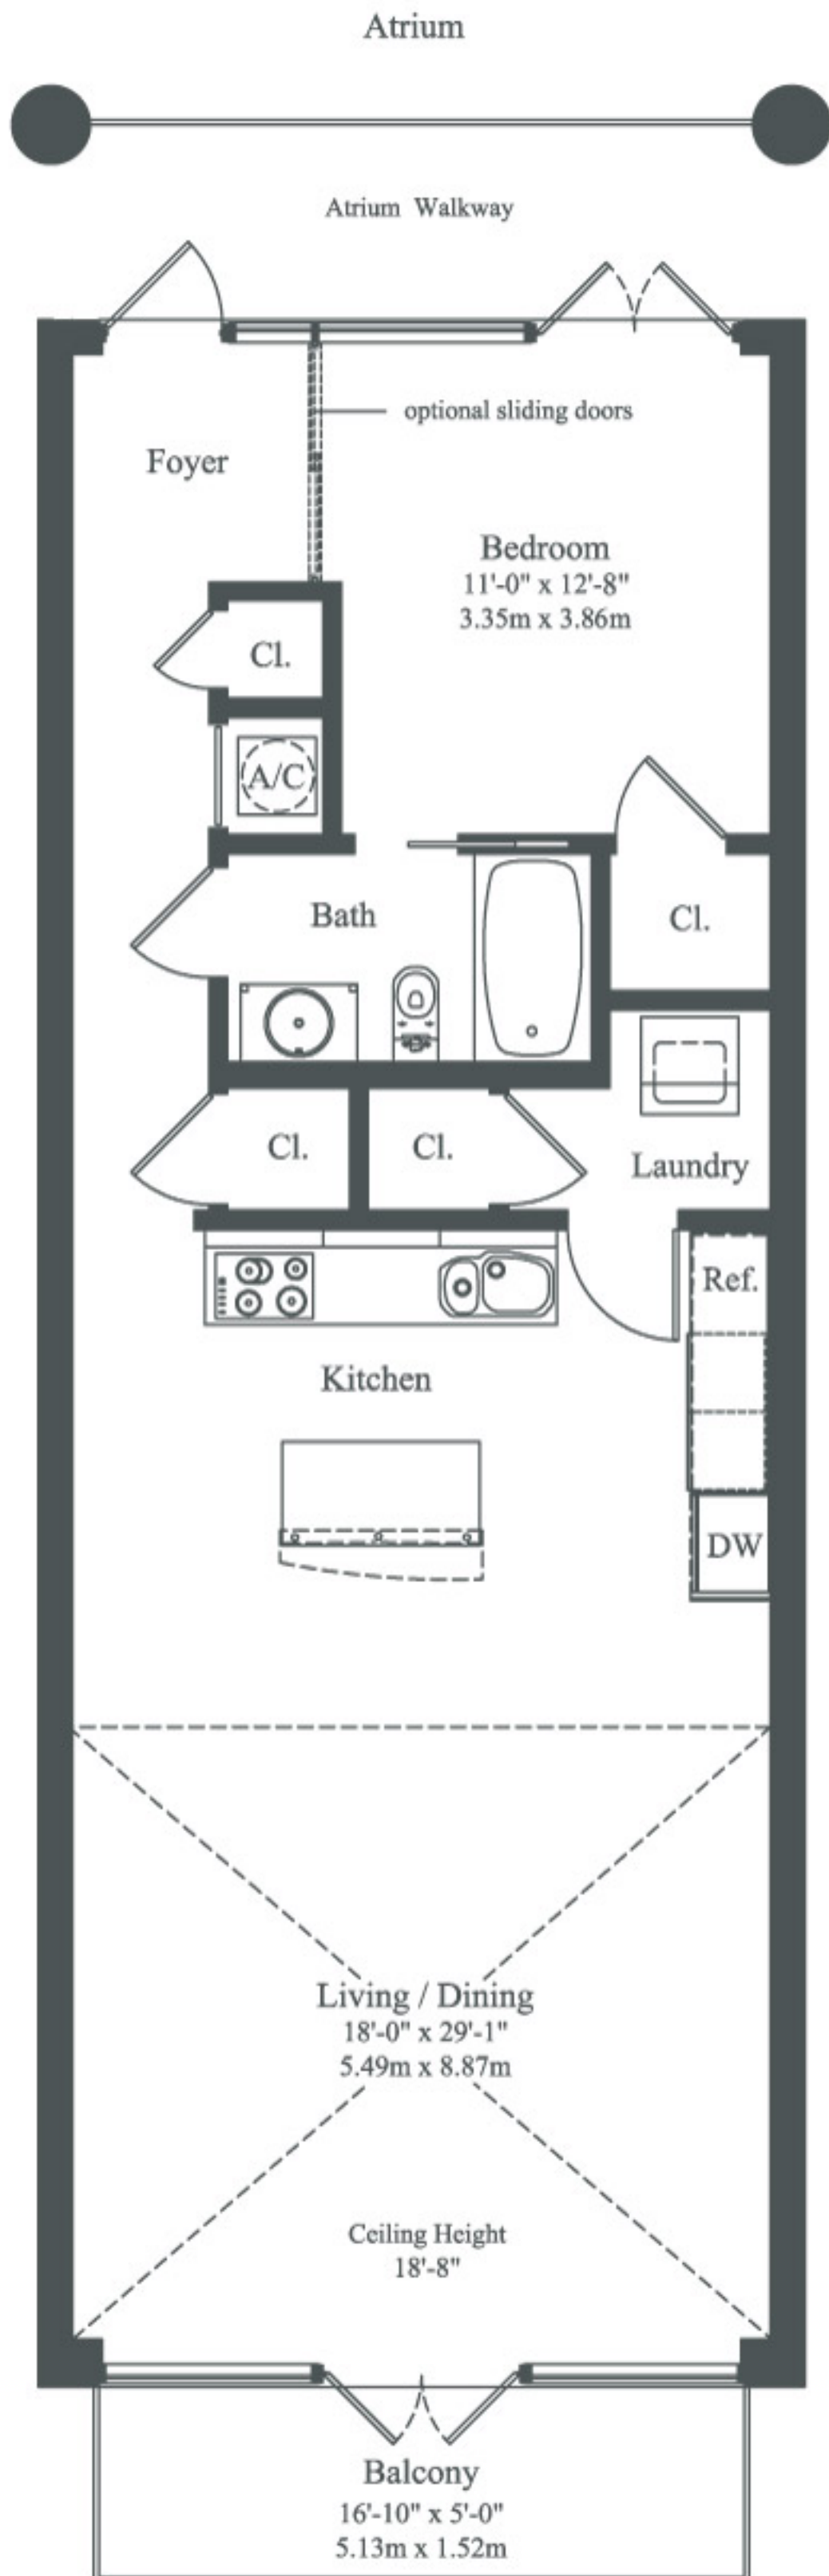

Terra Beachside Villas