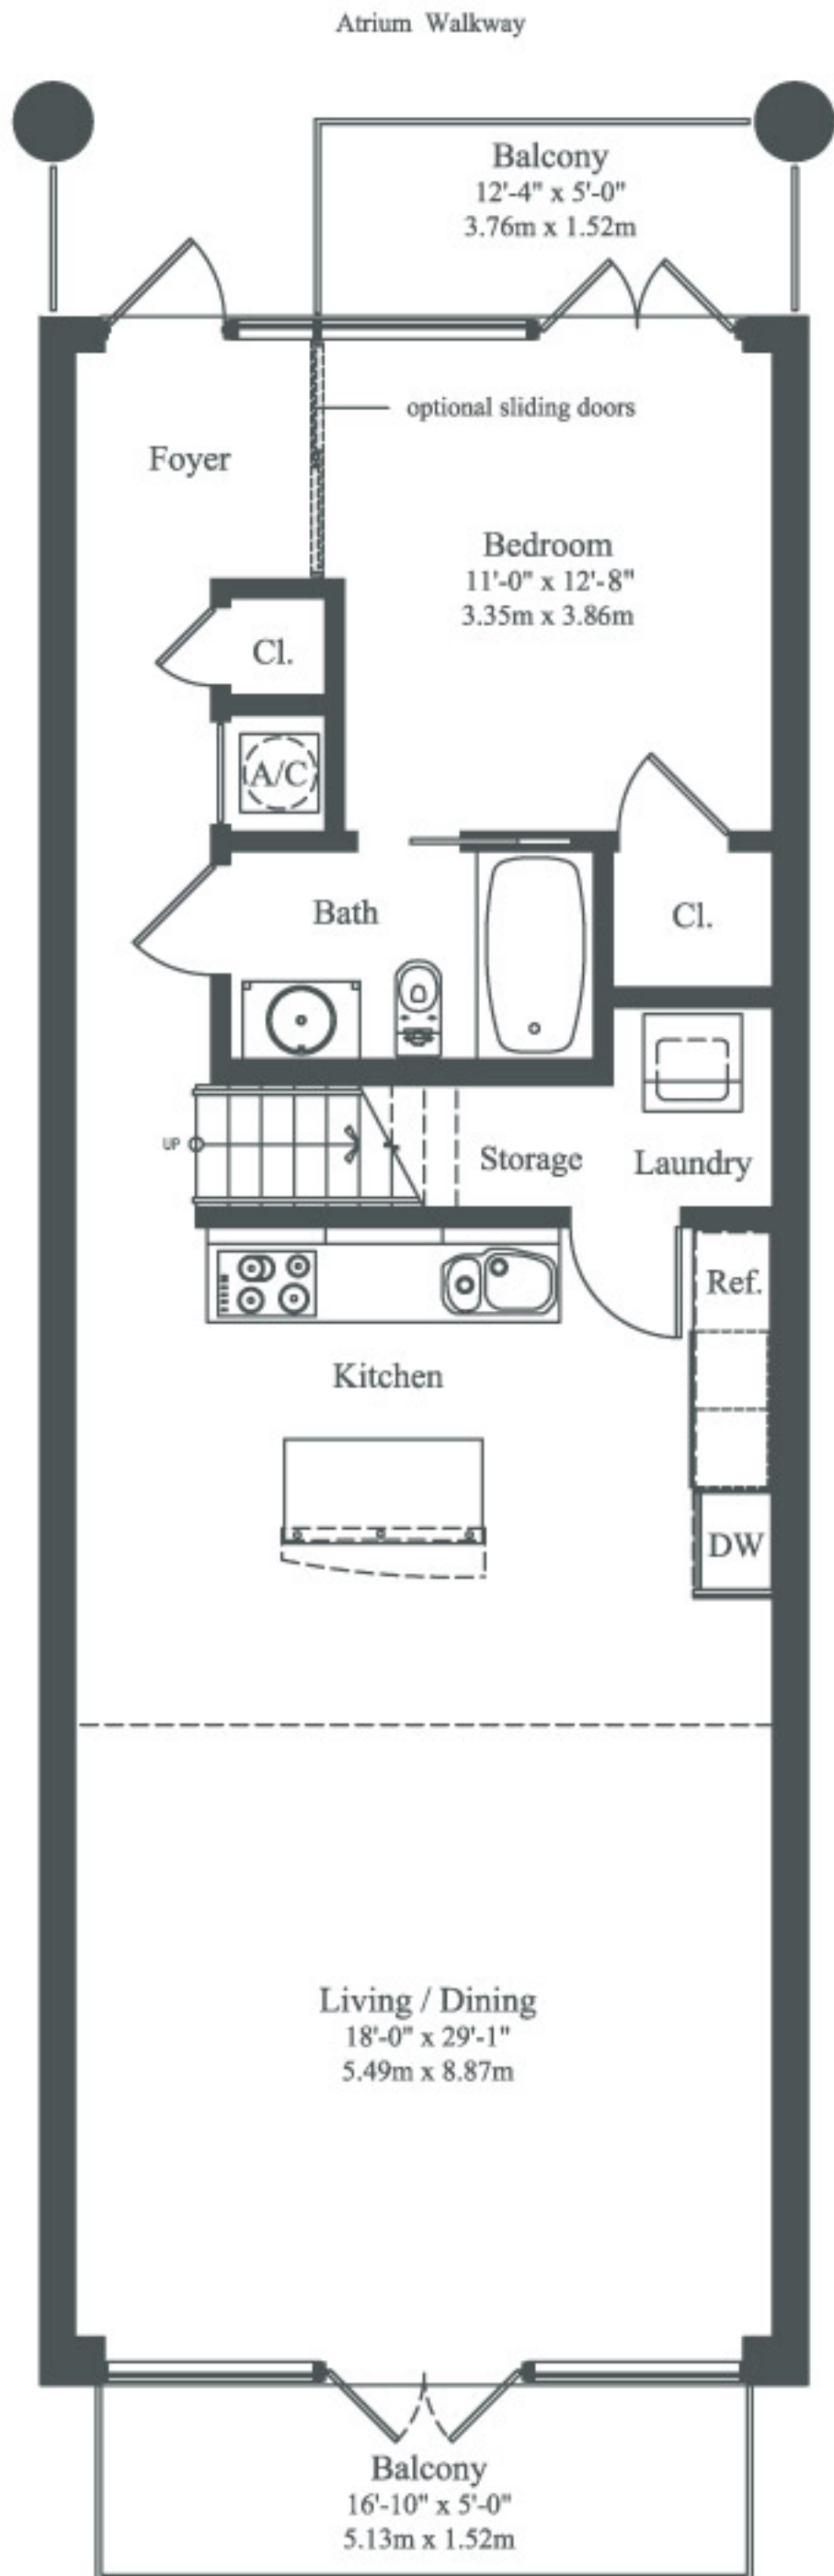

## Earth Unit

1,700 sq. ft. Air Conditioned	157.94 sq. m. Air Conditioned
98 sq. ft. Balcony	9.12 sq. m. Balcony
254 sq. ft. Private Garden	23.60 sq. m. Private Garden
<b>2,052 sq. ft. Total</b>	<b>190.66 sq. m. Total</b>

## Water Unit

1,700 sq. ft. Air Conditioned	157.94 sq. m. Air Conditioned
182 sq. ft. Balcony	16.91 sq. m. Balcony
<b>1,882 sq. ft. Total</b>	<b>174.85 sq. m. Total</b>