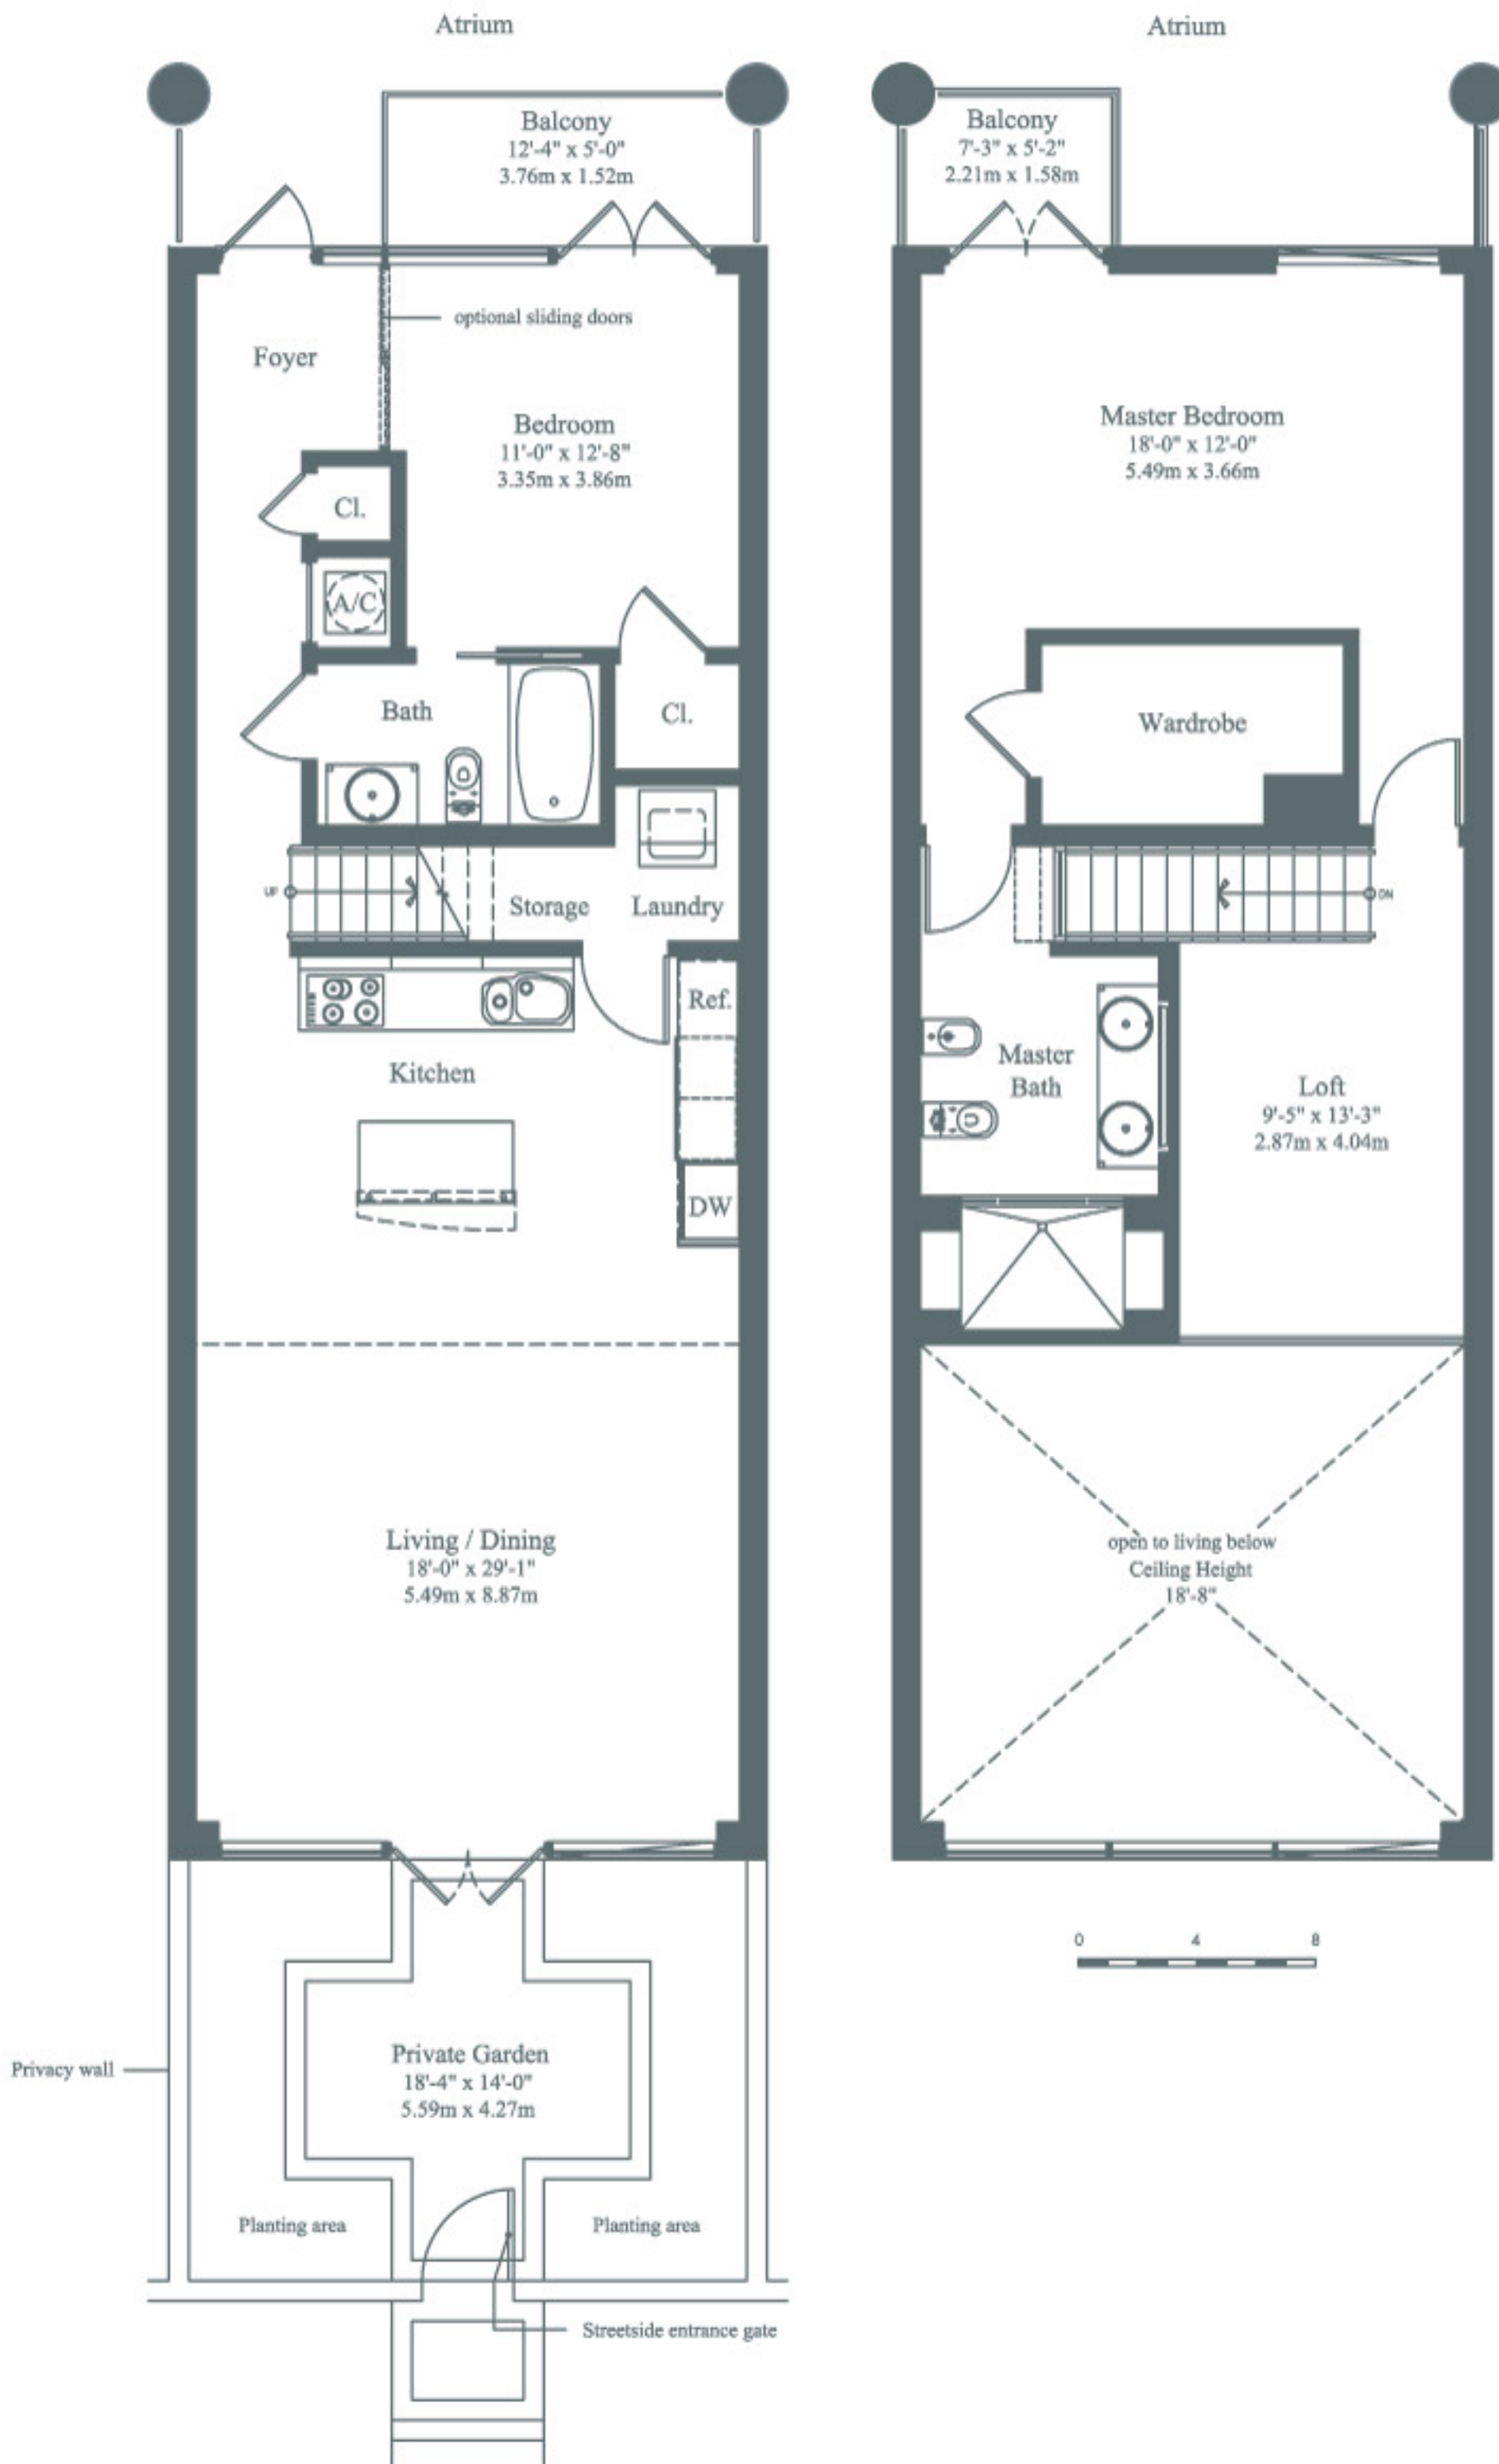

## Earth Unit

1,700 sq. ft. Air Conditioned	157.94 sq. m. Air Conditioned
98 sq. ft. Balcony	9.12 sq. m. Balcony
254 sq. ft. Private Garden	23.60 sq. m. Private Garden
<b>2,052 sq. ft. Total</b>	<b>190.66 sq. m. Total</b>

## Water Unit

1,700 sq. ft. Air Conditioned	157.94 sq. m. Air Conditioned
182 sq. ft. Balcony	16.91 sq. m. Balcony
<b>1,882 sq. ft. Total</b>	<b>174.85 sq. m. Total</b>