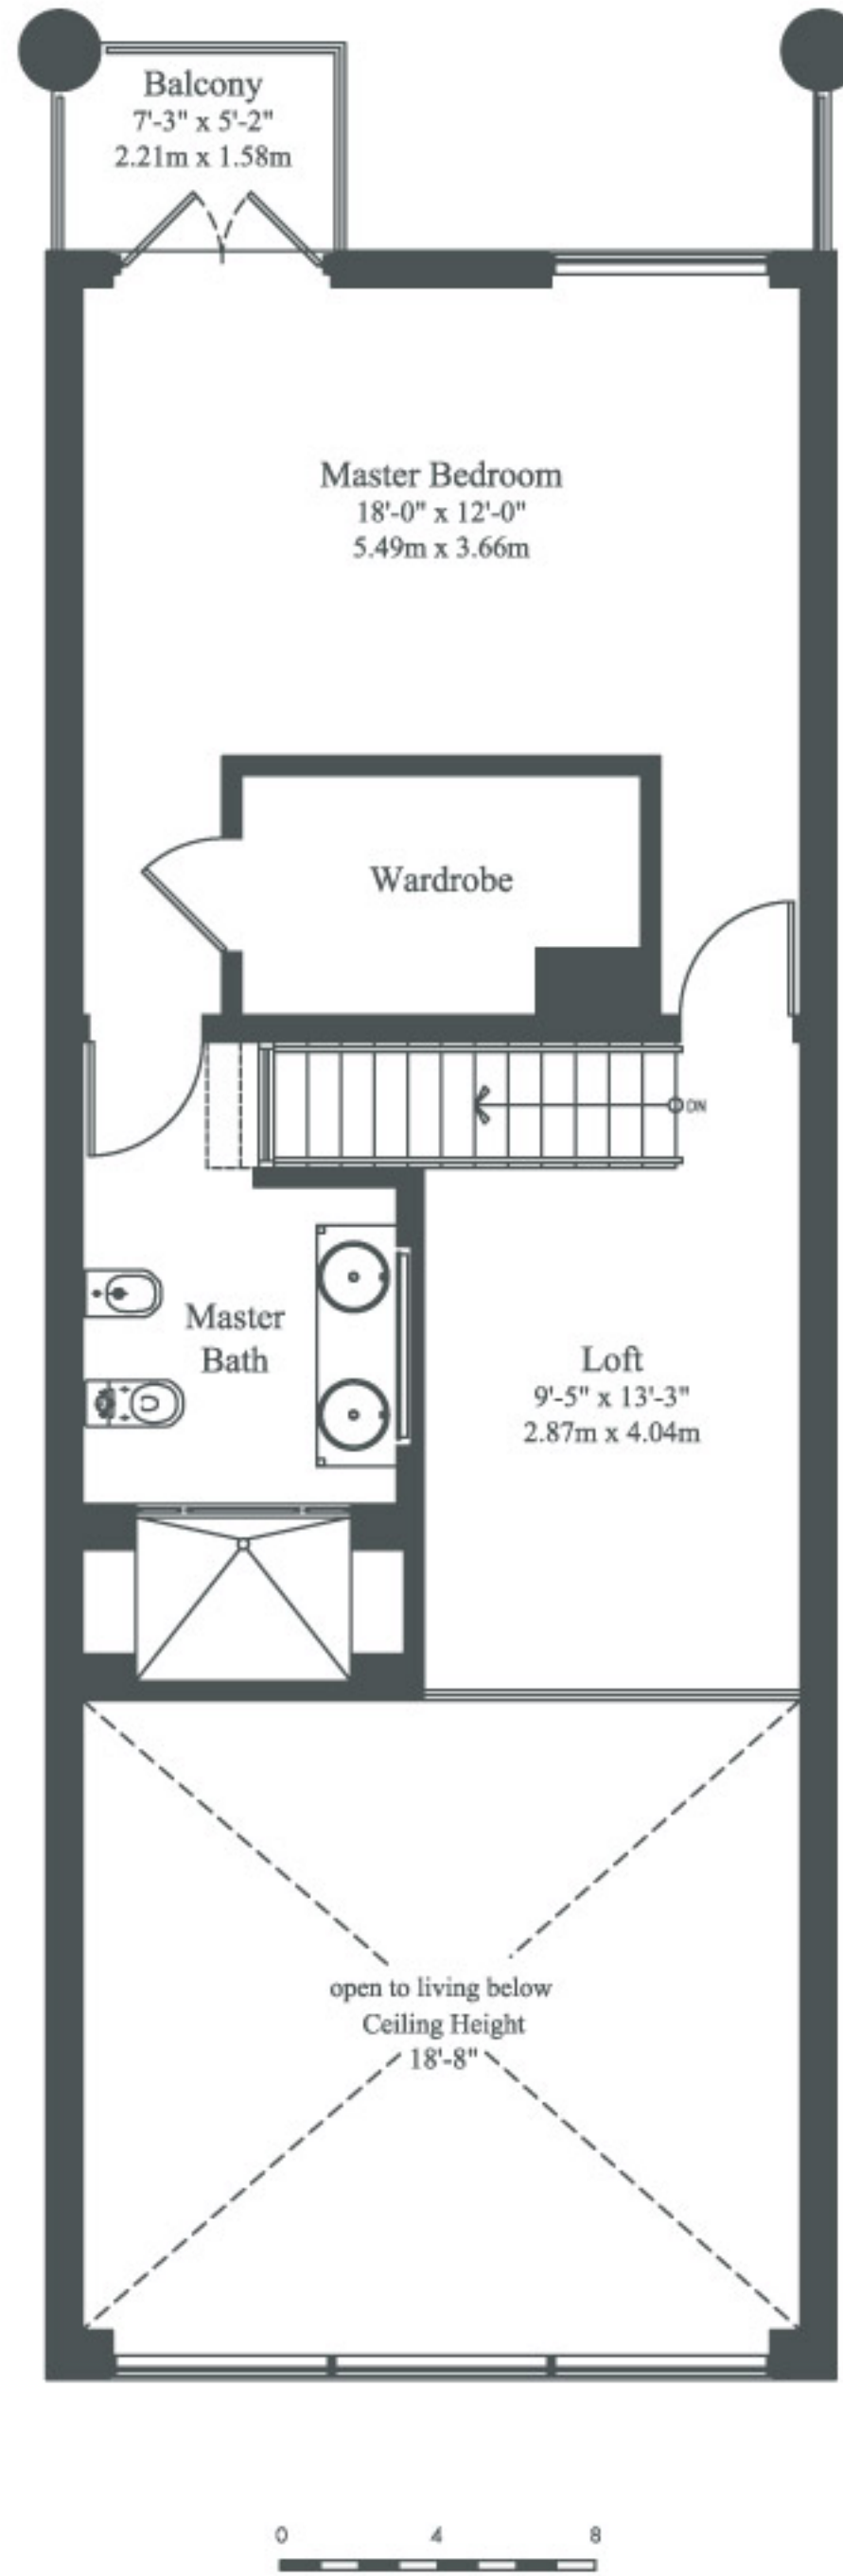

## Earth Unit

1,700 sq. ft. Air Conditioned	157.94 sq. m. Air Conditioned
98 sq. ft. Balcony	9.12 sq. m. Balcony
254 sq. ft. Private Garden	23.60 sq. m. Private Garden
<b>2,052 sq. ft. Total</b>	<b>190.66 sq. m. Total</b>

## Water Unit

1,700 sq. ft. Air Conditioned	157.94 sq. m. Air Conditioned
182 sq. ft. Balcony	16.91 sq. m. Balcony
<b>1,882 sq. ft. Total</b>	<b>174.85 sq. m. Total</b>